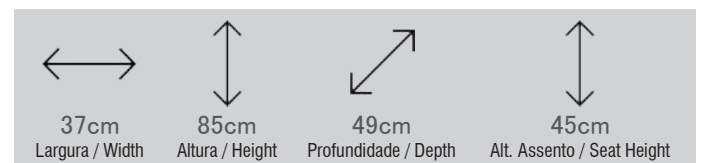

COLEÇÃO Ana

CONFIRA A COLEÇÃO COMPLETA AQUI
CHECK OUT THE ENTIRE COLLECTION HERE

509D06CMCMBRMA CJ ANA X TPO LAM CARVALHO MONTREAL 0,68M QUAD 4CAD TB BRANCO AS MARROM
SET ANA X TOP LAM OAK MONTREAL 0.68M SQUARE 4CHAIR TB WHITE ST BROWN

137BRMD	BASE MESA X 1.1/4 TB BRANCO P/ TPO LAM 0,68M QUAD TABLE BASE X 1.1/4 TB WHITE FOR TOP LAM 0.68M SQUARE
9516CMCM	TAMPO LAM CARVALHO MONTREAL 0,68M X 0,68M X 15MM TOP LAM OAK MONTREAL 0.68M X 0.68M X 15MM
297DBRMA	CADEIRA ANA TB BRANCO ASSENTO RETO MARROM CHAIR ANA TB WHITE STRAIGHT SEAT BROWN

- ENCOSTO ANATÔMICO = MAIOR CONFORTO
- ESTRUTURA EM AÇO CARBONO = MAIOR DURABILIDADE
- PINTURA AUTOMOTIVA = MAIOR RESISTÊNCIA A CORROSÃO
- ASSENTO COM PORCAS GARRA DE AÇO = MAIOR RESISTÊNCIA
- ASSENTO COM COURINO SINTÉTICO = FÁCIL LIMPEZA
- SISTEMA "DO IT YOURSELF" = MONTAGEM FÁCIL E RÁPIDA
- SAPATAS NOS PÉS = PROTEGE O PRODUTO E O PISO CONTRA RISCOS