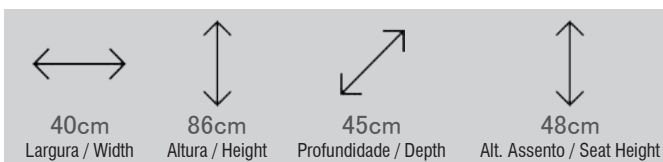

- ASSENTO E ENCOSTO ESTOFADO = MAIOR CONFORTO
- ESTRUTURA EM AÇO CARBONO 20MM X 20MM = MAIOR DURABILIDADE
- PINTURA AUTOMOTIVA = MAIOR RESISTÊNCIA A CORROSÃO
- ASSENTO E ENCOSTO COM PORCAS GARRA DE AÇO = MAIOR RESISTÊNCIA
- ASSENTO COM COURINO SINTÉTICO = FÁCIL LIMPEZA
- SISTEMA "DO IT YOURSELF" = MONTAGEM FÁCIL E RÁPIDA
- SAPATAS NOS PÉS = PROTEGE O PRODUTO E O PISO CONTRA RISCOS