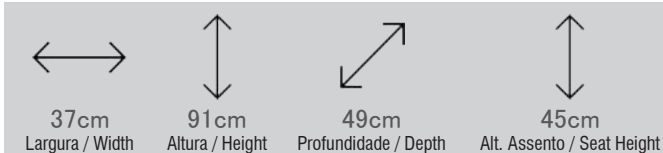

COLEÇÃO Luna

CONFIRA A COLEÇÃO COMPLETA AQUI
CHECK OUT THE ENTIRE COLLECTION HERE

427D06CMCMCPJM

CJ LUNA SLIM X TPO LAM CARVALHO MONTREAL 0,75M QUAD 4CAD TB CRAQUEADO PRETO AS JUNCO MANTEIGA
SET LUNA SLIM X TOP LAM OAK MONTREAL 0.75M SQUARE 4CHAIR TB TEXT BLACK ST REED BUTTER

138CPMD

BASE MESA SLIM X 1.1/4 TB CRAQUEADO PRETO P/ TPO LAM/GR 0,75M QUAD
TABLE BASE SLIM X 1.1/4 TB TEXT BLACK FOR TOP LAM/GR 0.75M SQUARE

9515CMCM

TAMPO LAM CARVALHO MONTREAL 0,75M X 0,75M X 30MM
TOP LAM OAK MONTREAL 0.75M X 0.75M X 30MM

284DCPJM

CADEIRA LUNA TB CRAQUEADO PRETO AS JUNCO MANTEIGA
CHAIR LUNA TB TEXT BLACK ST REED BUTTER

- ENCOSTO ANATÔMICO = MAIOR CONFORTO
- ESTRUTURA EM AÇO CARBONO = MAIOR DURABILIDADE
- PINTURA AUTOMOTIVA = MAIOR RESISTÊNCIA A CORROSÃO
- ASSENTO COM PORCAS GARRA DE AÇO = MAIOR RESISTÊNCIA
- ASSENTO COM COURINO SINTÉTICO = FÁCIL LIMPEZA
- SISTEMA "DO IT YOURSELF" = MONTAGEM FÁCIL E RÁPIDA
- SAPATAS NOS PÉS = PROTEGE O PRODUTO E O PISO CONTRA RISCOS