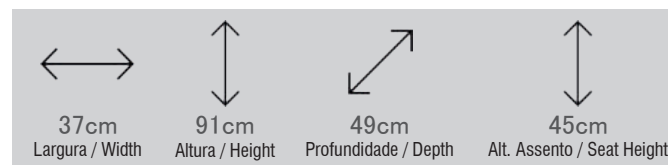

COLEÇÃO
Jade

CONFIRA A COLEÇÃO COMPLETA AQUI
CHECK OUT THE ENTIRE COLLECTION HERE

539D06CMCMPFLB CJ JADE FLEX TAMPO LAM CARVALHO MONTREAL 1,10M X 0,72M 4CAD TB PRETO FOSCO ASSENTO LINHO BEGE
SET JADE FLEX TOP LAM OAK MONTREAL 1.10M X 0.72M 4CHAIR TB MATTE BLACK ST BEIGE LINEN

002058	MESA FLEX LAM CARVALHO MONTREAL 1,10M X 0,72M TB PRETO FOSCO TABLE BASE LAM OAK MONTREAL 1.10M X 0.72M FLEX MATTE BLACK
292DPFLB	CADEIRA JADE TB PRETO FOSCO AS LINHO BEGE CHAIR JADE TB MATTE BLACK ST BEIGE LINEN

- ENCOSTO ANATÔMICO = MAIOR CONFORTO
- ESTRUTURA EM AÇO CARBONO = MAIOR DURABILIDADE
- PINTURA AUTOMOTIVA = MAIOR RESISTÊNCIA A CORROSÃO
- ASSENTO COM PORCAS GARRA DE AÇO = MAIOR RESISTÊNCIA
  - ASSENTO COM COURINO SINTÉTICO = FÁCIL LIMPEZA
  - SISTEMA "DO IT YOURSELF" = MONTAGEM FÁCIL E RÁPIDA
- SAPATAS NOS PÉS = PROTEGE O PRODUTO E O PISO CONTRA RISCOS