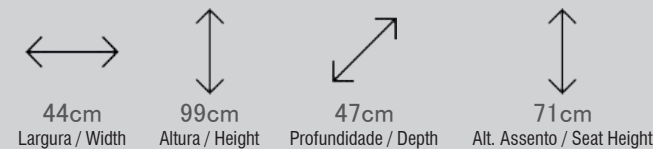

42406CMCMPFLB

CJ BISTRO PARIS TPO LAM CARVALHO MONTREAL 0,65M RED 2 BANQ TB PRETO FOSCO AS LINHO BEGE
SET BISTRÔ PARIS TOP LAM OAK MONTREAL 0.65M ROUND 2 STOOLS TB MATTE BLACK ST BEIGE LINEN

S1010PFLB

BANQUETA PARIS TB PRETO FOSCO AS LINHO BEGE
STOOL PARIS TB MATTE BLACK ST BEIGE LINEN

176PFCM

MESA BISTRO TB PRETO FOSCO C/ TPO LAM CARVALHO MONTREAL 0,65M REDONDO
TABLE BISTRO TB MATTE BLACK TOP LAM OAK MONTREAL 0.65M ROUND

CONFIRA OS DETALHES DO PRODUTO AQUI
CHECK OUT PRODUCT DETAILS HERE