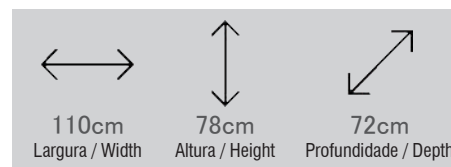

Mega

- DESIGN INDUSTRIAL = MODERNIDADE PARA O SEU LAR
- ESTRUTURA DE AÇO CARBONO 40MMX40MM = MAIOR RESISTÊNCIA
- PINTURA AUTÔMOTIVA = MAIOR RESISTÊNCIA A CORROSÃO
  - TAMPO DE MDP LAMINADO DUPLA FACE = MAIOR RESISTÊNCIA A RISCOS E UMIDADE
- TEXTURA SUPER TOK QUE IMITA A MADEIRA NATURAL = MAIOR SOFISTICAÇÃO
- BACTERBAN = PROTEGE A SUPERFÍCIE CONTRA BACTÉRIAS E FUNGOS
- BORDA COM ENCABEÇAMENTO DE 30MM = MAIOR RESISTÊNCIA
- SAPATA NOS PÉS = PRÔTEGE O PRODUTO E O PISO CONTRA RISCOS
  - SISTEMA "DO IT YOURSELF" = MONTAGEM FÁCIL E RÁPIDA
  - PRODUTO MODULAR = PERMITE MÚLTIPLAS COMBINAÇÕES

002056

CJ MEGA FLEX TAMPO LAM CARVALHO MONTREAL 1,10M X 0,72M 2 BANCOS TUBO PRETO FOSCO

SET MEGA FLEX TOP LAM OAK MONTREAL 1. 1.0M X 0.72M 2 BENCHES MATTE BLACK

002055

BANCO MEGA TUBO PRETO FOSCO ASSENTO LAM CARVALHO MONTREAL 0,99M X 0,33M
BENCH MEGA MATTE BLACK WITH ST LAM OAK MONTREAL 0.99M X 0.33M

002058

MESA FLEX LAM CARVALHO MONTREAL 1,10M X 0,72M TUBO PRETO FOSCO
TABLE BASE FLEX LAM OAK MONTREAL 1.10M X 0.72M MATTE BLACK