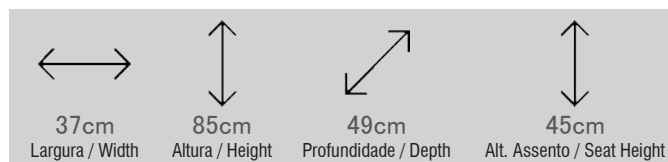

COLEÇÃO
Ana

CONFIRA A COLEÇÃO COMPLETA AQUI
CHECK OUT THE ENTIRE COLECTION HERE

509D06CMCMBRMA CJ ANA X TAMPO LAM CARVALHO MONTREAL 0,68M QUADRADO 4CAD TUBO BRANCO ASSENTO MARROM
SET ANA X TOP LAM OAK MONTREAL 0.68M SQUARE 4CHAIR TB WHITE ST BROWN

137BRMD	BASE MESA X 1.1/4 TB BRANCO P/ TPO LAM 0,68M QUAD TABLE BASE X 1.1/4 TB WHITE FOR TOP LAM 0.68M SQUARE
9516CMCM	TAMPO LAM CARVALHO MONTREAL 0,68M X 0,68M X 15MM TOP LAM OAK MONTREAL 0.68M X 0.68M X 15MM
297DBRMA	CADEIRA ANA TB BRANCO ASSENTO RETO MARROM CHAIR ANA TB WHITE STRAIGHT SEAT BROWN

- ENCOSTO ANATÔMICO = MAIOR CONFORTO
- ESTRUTURA EM AÇO CARBONO = MAIOR DURABILIDADE
- PINTURA AUTOMOTIVA = MAIOR RESISTÊNCIA A CORROSÃO
- ASSENTO COM PORCAS GARRA DE AÇO = MAIOR RESISTÊNCIA
- ASSENTO COM COURINO SINTÉTICO = FÁCIL LIMPEZA
- SISTEMA "DO IT YOURSELF" = MONTAGEM FÁCIL E RÁPIDA
- SAPATAS NOS PÉS = PROTEGE O PRODUTO E O PISO CONTRA RISCOS