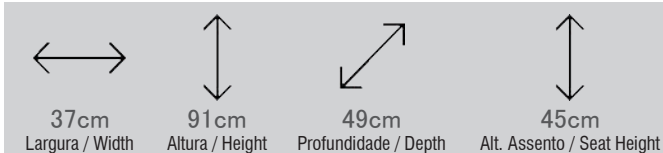

COLEÇÃO Luna

CONFIRA A COLEÇÃO COMPLETA AQUI
CHECK OUT THE ENTIRE COLECTION HERE

451D06CMCMBRCN

CJ LUNA TALIZ TAMPO LAM CARVALHO MONTREAL 1,20M 4CAD TUBO BRANCO ASSENTO CAPUCCINO

SET LUNA TALIZ TOP LAM OAK MONTREAL 1.20M 4CHAIR TB WHITE ST CAPPUCCINO

108BRMD

BASE MESA TALIZ X 1.7/8" TUBO BRANCO P/ TAMPO LAM 1,20M/1,36M
TABLE BASE TALIZ X 1.7/8" TB WHITE FOR TOP LAM 1.20M/1.36M

9527CMCM

TAMPO LAM CARVALHO MONTREAL 1,20M X 0,80M X 30MM
TOP LAM OAK MONTREAL 1.20M X 0.80M X 30MM

284DBRCN

CADEIRA LUNA TB BRANCO AS CAPUCCINO
CHAIR LUNA TB WHITE ST CAPPUCCINO

- ENCOSTO ANATÔMICO = MAIOR CONFORTO
- ESTRUTURA EM AÇO CARBONO = MAIOR DURABILIDADE
- PINTURA AUTOMOTIVA = MAIOR RESISTÊNCIA A CORROSÃO
- ASSENTO COM PORCAS GARRA DE AÇO = MAIOR RESISTÊNCIA
- ASSENTO COM COURINO SINTÉTICO = FÁCIL LIMPEZA
- SISTEMA "DO IT YOURSELF" = MONTAGEM FÁCIL E RÁPIDA
- SAPATAS NOS PÉS = PROTEGE O PRODUTO E O PISO CONTRA RISCOS