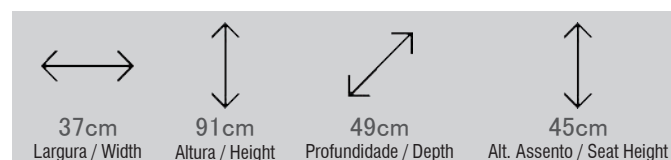

COLEÇÃO Jade

CONFIRA A COLEÇÃO COMPLETA AQUI
CHECK OUT THE ENTIRE COLECTION HERE

508D02INCOBRCN

CJ JADE SLIM X TAMPO VIDRO INCO 0,90M REDONDO 4CAD TUBO BRANCO ASSENTO CAPUCCINO

SET JADE SLIM X TOP GLASS UNC 0.90M ROUND 4CHAIR TB WHITE ST CAPPUCINO

138BRVD

BASE MESA SLIM X 1.1/4 TB BRANCO P/ TPO VIDRO 0,90M RED
TABLE BASE SLIM X 1.1/4 TB WHITE FOR TOP GLASS 0.90M ROUND

9992INCO

TAMPO VIDRO INCO RED 0,90M X 8MM
TOP GLASS UNC ROUND 0.90M X 8MM

292DBRCN

CADEIRA JADE TB BRANCO AS CAPUCCINO
CHAIR JADE TB WHITE ST CAPPUCINO

- ENCOSTO ANATÔMICO = MAIOR CONFORTO
- ESTRUTURA EM AÇO CARBONO = MAIOR DURABILIDADE
- PINTURA AUTOMOTIVA = MAIOR RESISTÊNCIA A CORROSÃO
- ASSENTO COM PORCAS GARRA DE AÇO = MAIOR RESISTÊNCIA
  - ASSENTO COM COURINO SINTÉTICO = FÁCIL LIMPEZA
  - SISTEMA "DO IT YOURSELF" = MONTAGEM FÁCIL E RÁPIDA
- SAPATAS NOS PÉS = PROTEGE O PRODUTO E O PISO CONTRA RISCOS