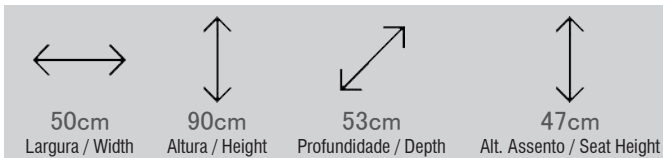

COLEÇÃO Karina

CONFIRA A COLEÇÃO COMPLETA AQUI
CHECK OUT THE ENTIRE COLLECTION HERE

- ENCOSTO ANATÔMICO = MAIOR CONFORTO
- ESTRUTURA EM AÇO CARBONO = MAIOR DURABILIDADE
- PINTURA AUTOMOTIVA = MAIOR RESISTÊNCIA A CORROSÃO
- ASSENTO COM PORCAS GARRA DE AÇO = MAIOR RESISTÊNCIA
  - ASSENTO COM COURINO SINTÉTICO = FÁCIL LIMPEZA
- SISTEMA "DO IT YOURSELF" = MONTAGEM FÁCIL E RÁPIDA
- SAPATAS NOS PÉS = PROTEGE O PRODUTO E O PISO CONTRA RISCOS
  - SUPORTA ATÉ 120KG

914D06CMCMBZLB

CJ KARINA TALIZ TAMPO LAM CARVALHO MONTREAL 1,36M 6CAD TUBO BRONZE ASSENTO LINHO BEGE

SET KARINA TALIZ TOP LAM OAK MONTREAL 1.36M 6CHAIR TB BRONZE ST BEIGE LINEN

108BZMD	BASE MESA TALIZ X 1.7/8" TUBO BRONZE P/ TAMPO LAM 1,20M/1,36M TABLE BASE TALIZ X 1.7/8" TB BRONZE FOR TOP LAM 1.20M/1.36M
9537CMCM	TAMPO LAM CARVALHO MONTREAL 1,36M X 0,80M X 30MM TOP LAM OAK MONTREAL 1.36M X 0.80M X 30MM
276DBZLB	CADEIRA KARINA TUBO BRONZE ASSENTO LINHO BEGE CHAIR KARINA TUBO BRONZE ST BEIGE LINEN